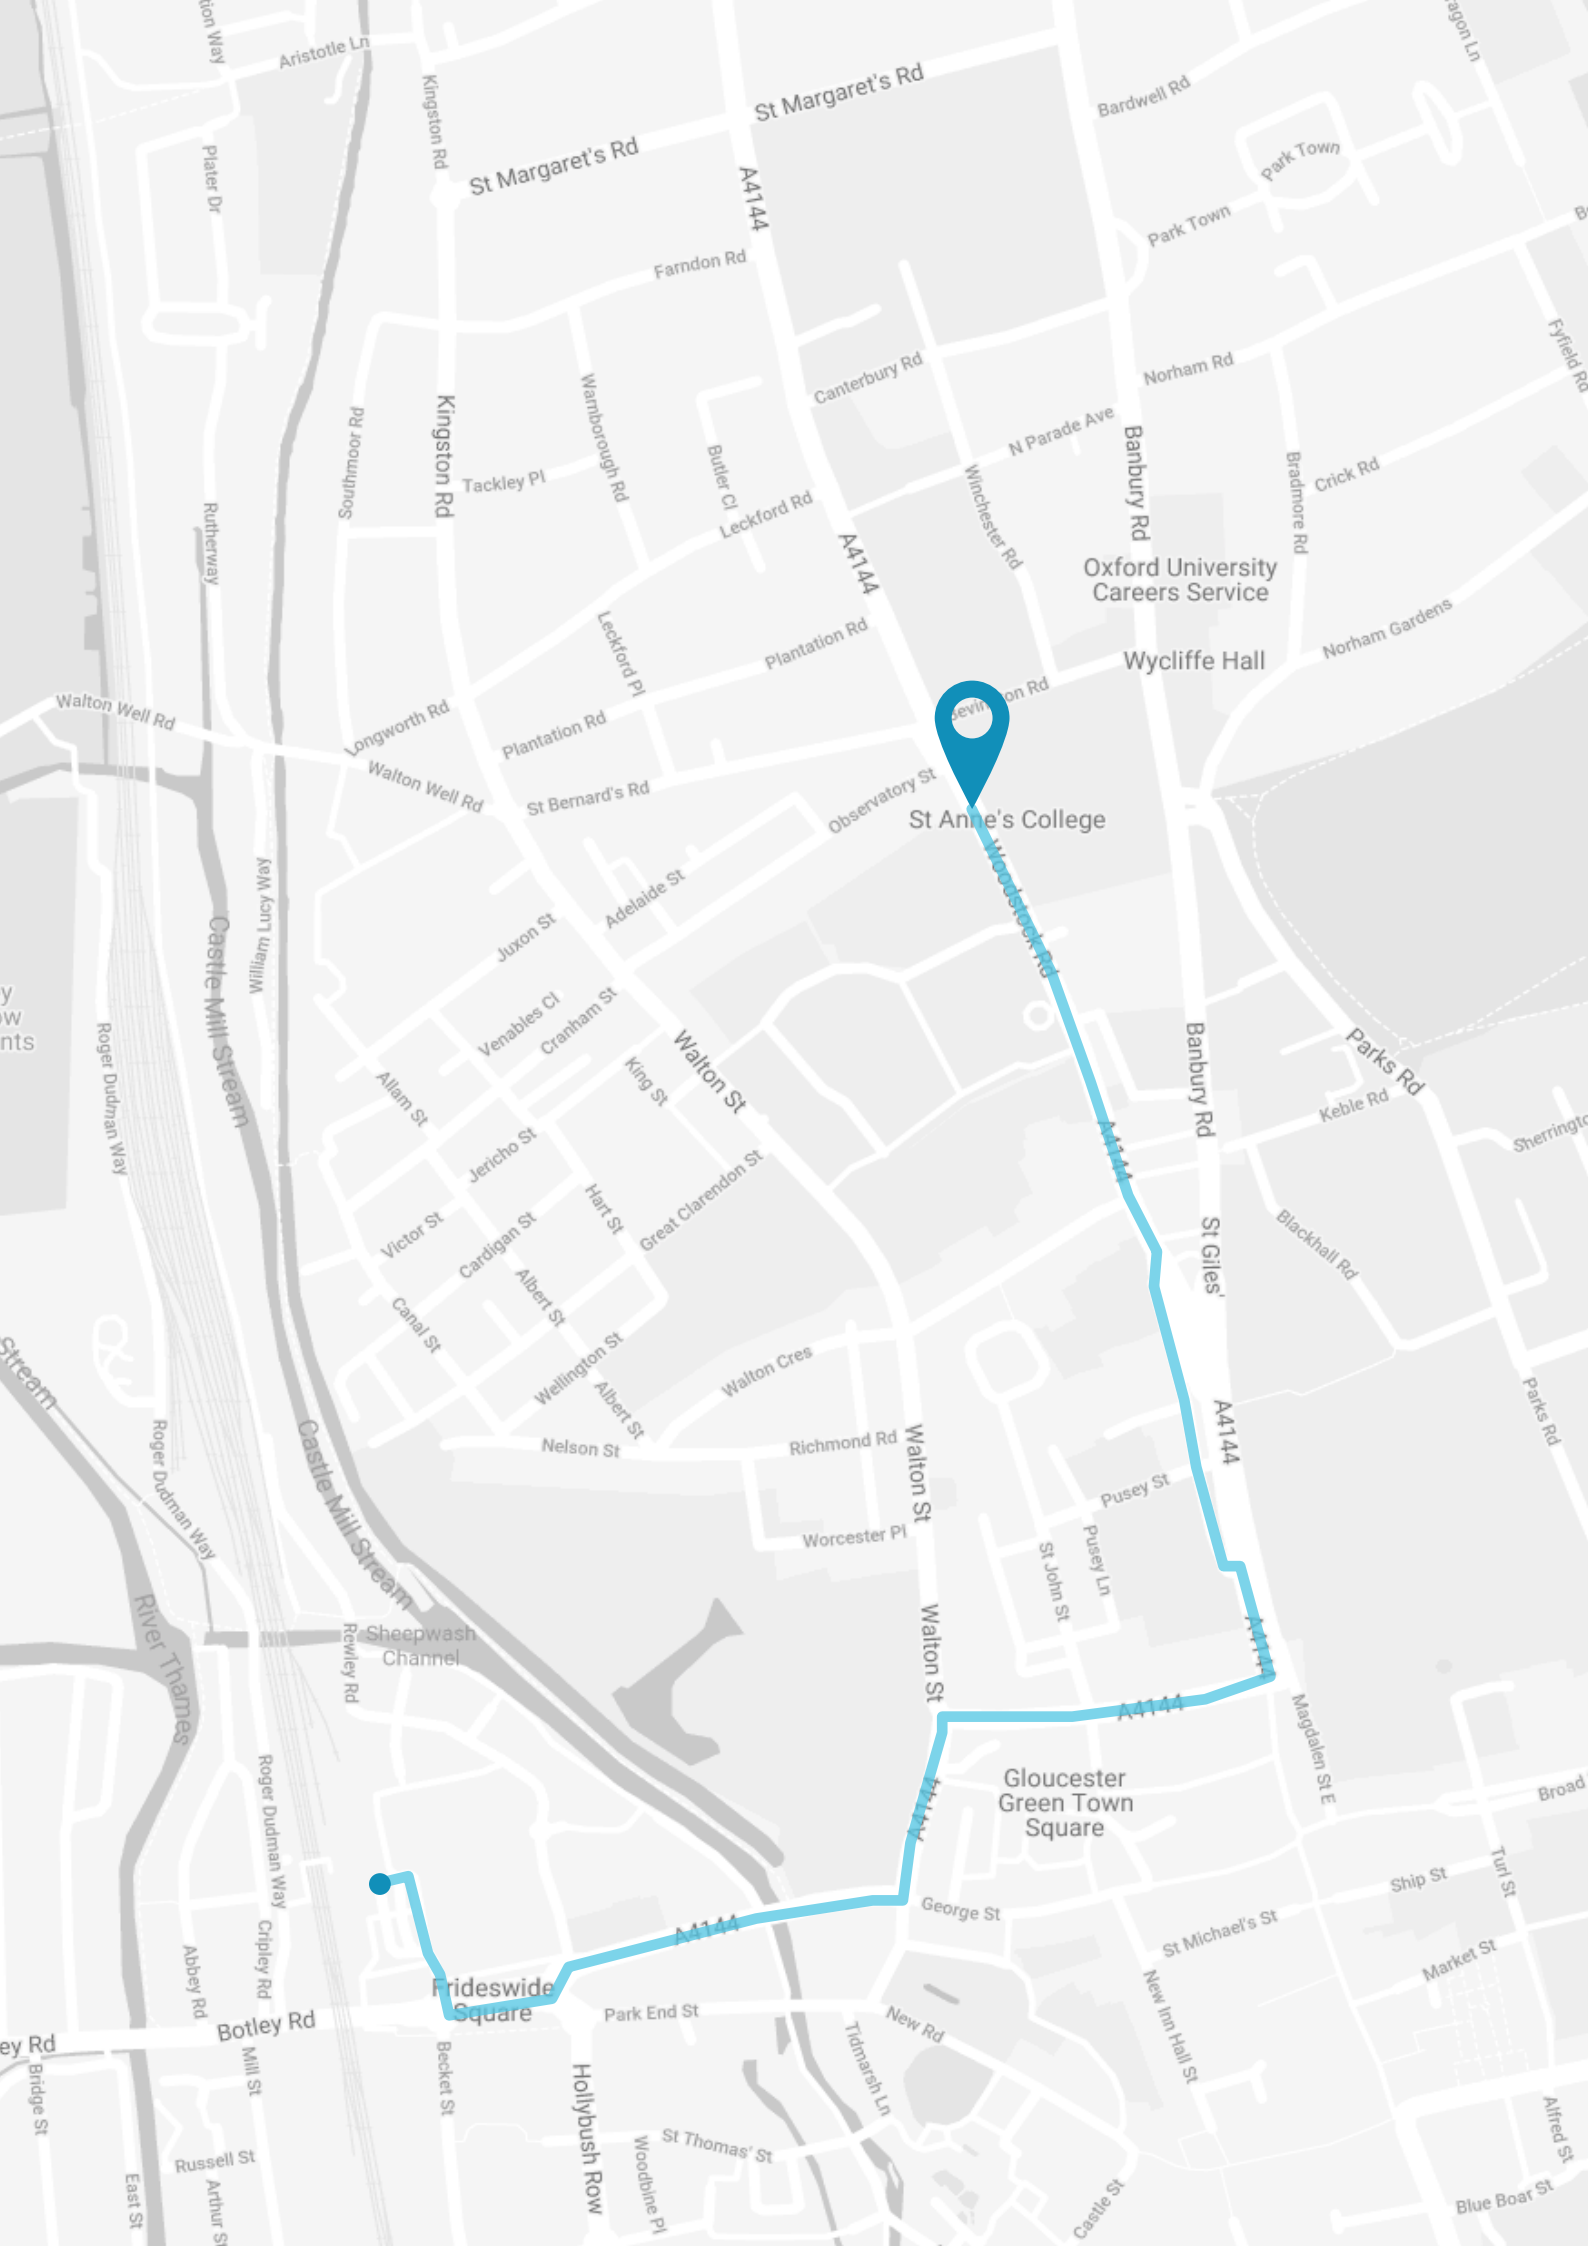

St Anne's College

Frideswide Square

Gloucester Green Town Square

Oxford University Careers Service

Wycliffe Hall

Castle Mill Stream

River Thames

A4144

A4144

A4144

A4144

A4144

A4144

Blue Boar St

Alfred St

Tun St

Ship St

Market St

St Michael's St

New Inn Hall St

Castle St

New Rd

George St

Tamarah Ln

St Thomas' St

Woodbine Pl

Hollybush Row

Becket St

Russell St

Arthur St

Mill St

Botley Rd

Abbeey Rd

Roger Dudman Way

Rewley Rd

Sheepwash Channel

Richmond Rd

Walton Cres

Nelson St

Wellington St

Albert St

Victor St

Cardigan St

Canal St

Allam St

Venables Ct

Cranham St

Juxon St

Adelaide St

St Bernard's Rd

Walton Well Rd

Longworth Rd

Plantation Rd

Leckford Pl

Kingston Rd

Southmoor Rd

Manborough Rd

Leckford Rd

Bulter Ct

Canterbury Rd

Norham Rd

Winchester Rd

N Parade Ave

Banbury Rd

Bradmore Rd

Norham Gardens

Crick Rd

Park Town

Park Town

Bardwell Rd

St Margaret's Rd

St Margaret's Rd

Kingston Rd

Aristotle Ln

Plater Dr

Rutherfordway

Walton Well Rd

William Lucy Way

Roger Dudman Way

Roger Dudman Way

River Thames

Roger Dudman Way

Abbeey Rd

Bridge St

East St

y
w
nts

Fyfield Rd

ragon Ln

Sherrington

Parks Rd

Broad

Alfred St